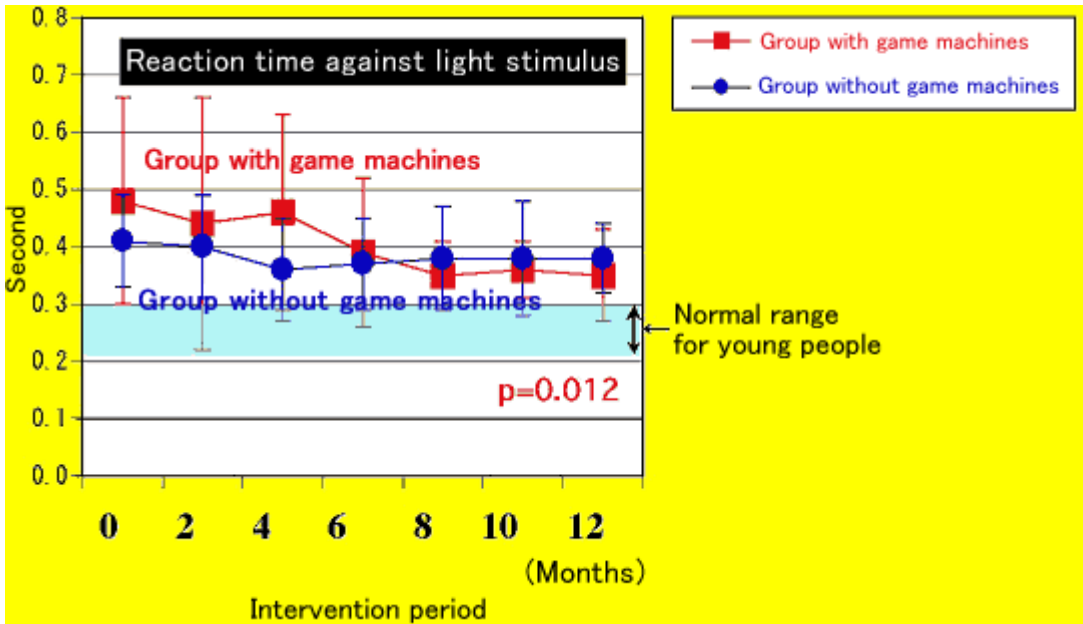

Effects of Rehabilitainment machines

【Reaction Time】