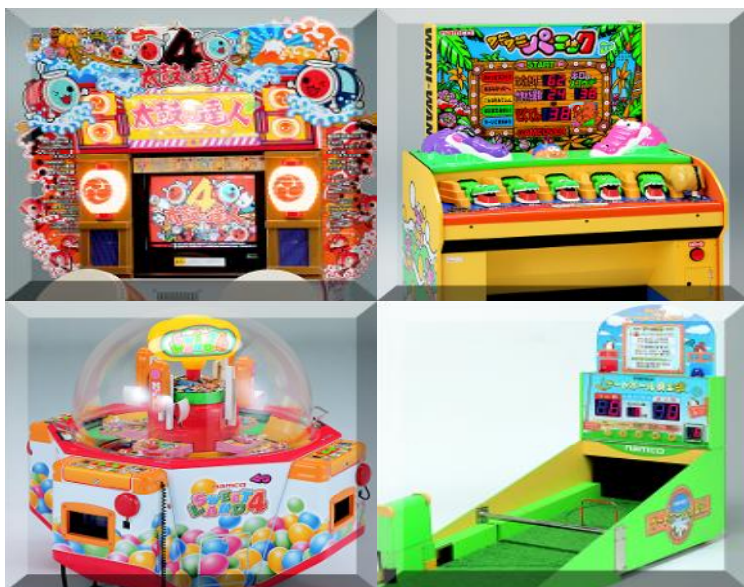

Note 2

Upper left : Taiko Drum Master RT -Japanese Mind-
Upper right : Wani Wani Panic RT
Lower left : Sweet Land 4RT
Lower right : GateBall Club RT