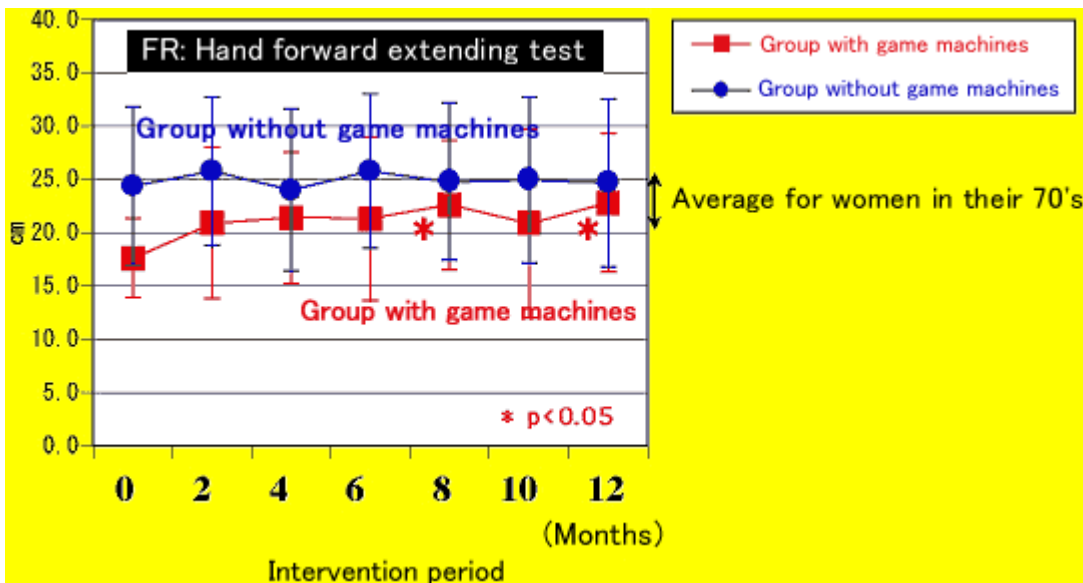

【Forward Hand stretching test】

Namco has worked with Kyushu University and the "Cyozyanomori" Day Care Center (located in Hachinohe City, Aomori Prefecture) to test the "effects produced by rehabilitainment machines on body function".

Targeting 140 customers of the Cyozyanomori, a test was conducted every other month, including the measurement of "reaction time" (Subjects press a button as a light flashes) that reflects agility, and a "forward hand stretching test" reflecting physical balance.

As a result, they have verified that the rehabilitainment machines are effective in improving the agility and physical balance of the elderly, and presented the test result at the "International Symposium on Falls Prevention" held on June 30, 2004.